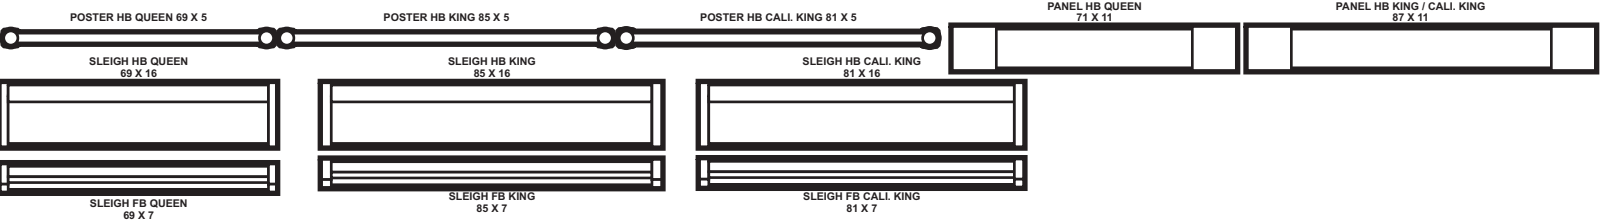

CALIFORNIA KING
72 X 84

EASTERN KING
78 X 80

QUEEN
60 X 80

DOUBLE (FULL)
54 X 75

TWIN LONG
38 X 80

TWIN (SINGLE)
38 X 75

Head Board / Foot Board

Armoire