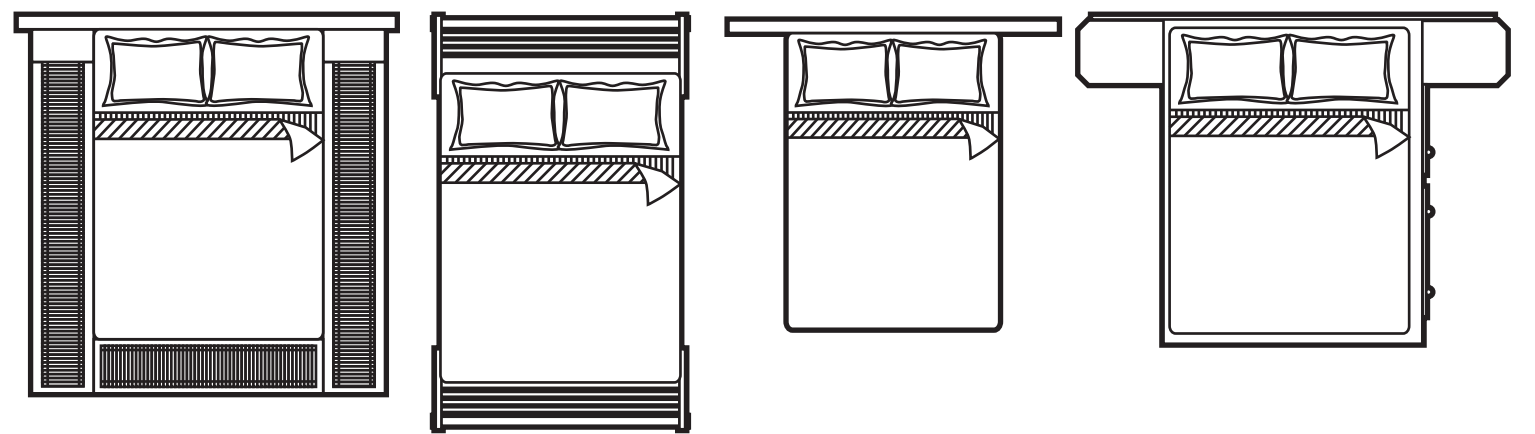

Chest

China

Curio